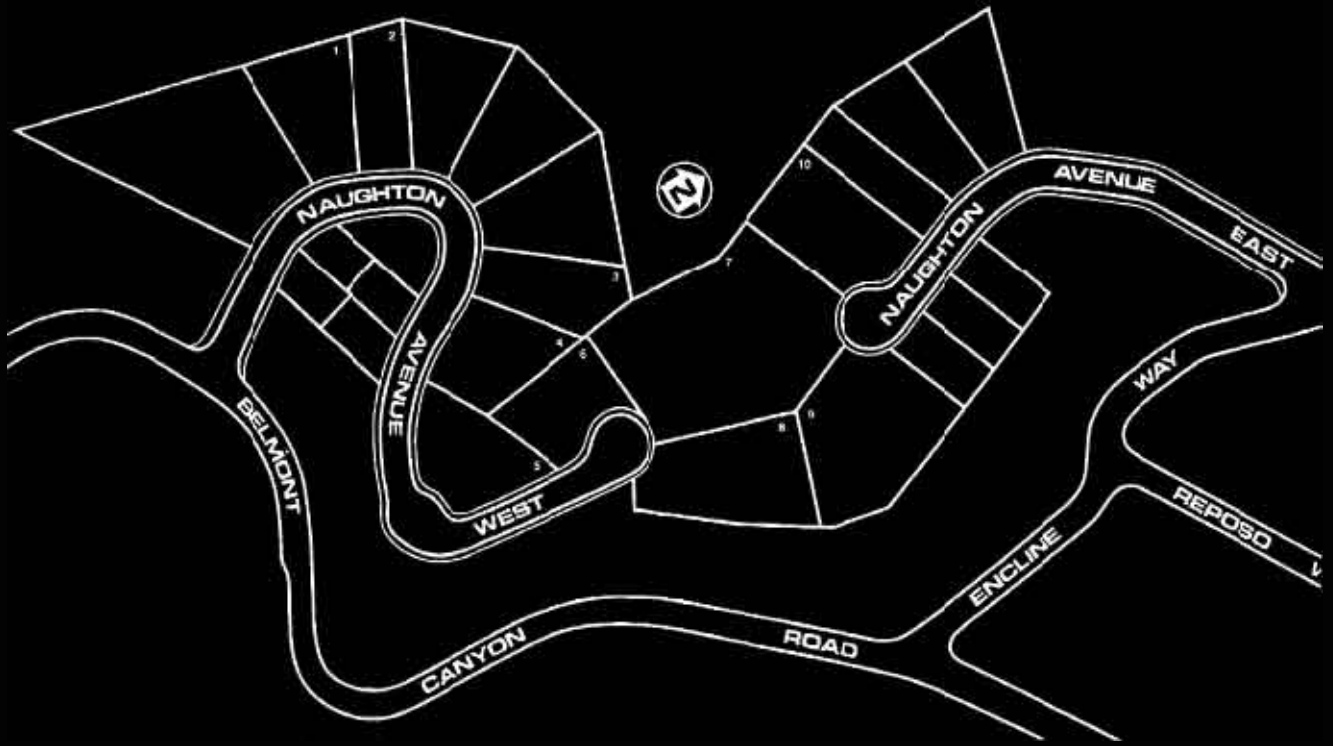

# Housing Subdivisions

© 2001 MORTON FRANK, FAIA - All Rights Reserved.

MORTON FRANK, FAIA, ARCHITECT

SAN FRANCISCO / REDWOOD CITY, CALIFORNIA